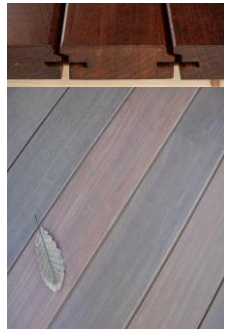

Iron Woods® Product Line Card

Iron Woods® Ipe Decking and Rail

Iron Woods® Premium Select Architectural Grade Ipe Decking Trim and Rail Products

Available **Kiln Dried** Dimensions and Profiles

S4SE4E – 1x4, 1x6, 1x8, 5/4x4, 5/4x6, 5/4x8

Grooved – 5/4x4, 5/4x6

Vanish – 5/4x4

T&G – 1x4, 5/4x4

Available **Air Dried** Dimensions and Profiles

S4SE4E – 1x4, 1x6, 1x8, 5/4x4, 5/4x6, 5/4x8, 2x2, 2x4, 2x6, 4x4

Iron Woods® Garapa Gold Decking

Iron Woods® Premium Select Architectural Grade FSC Certified Garapa Gold™ Decking