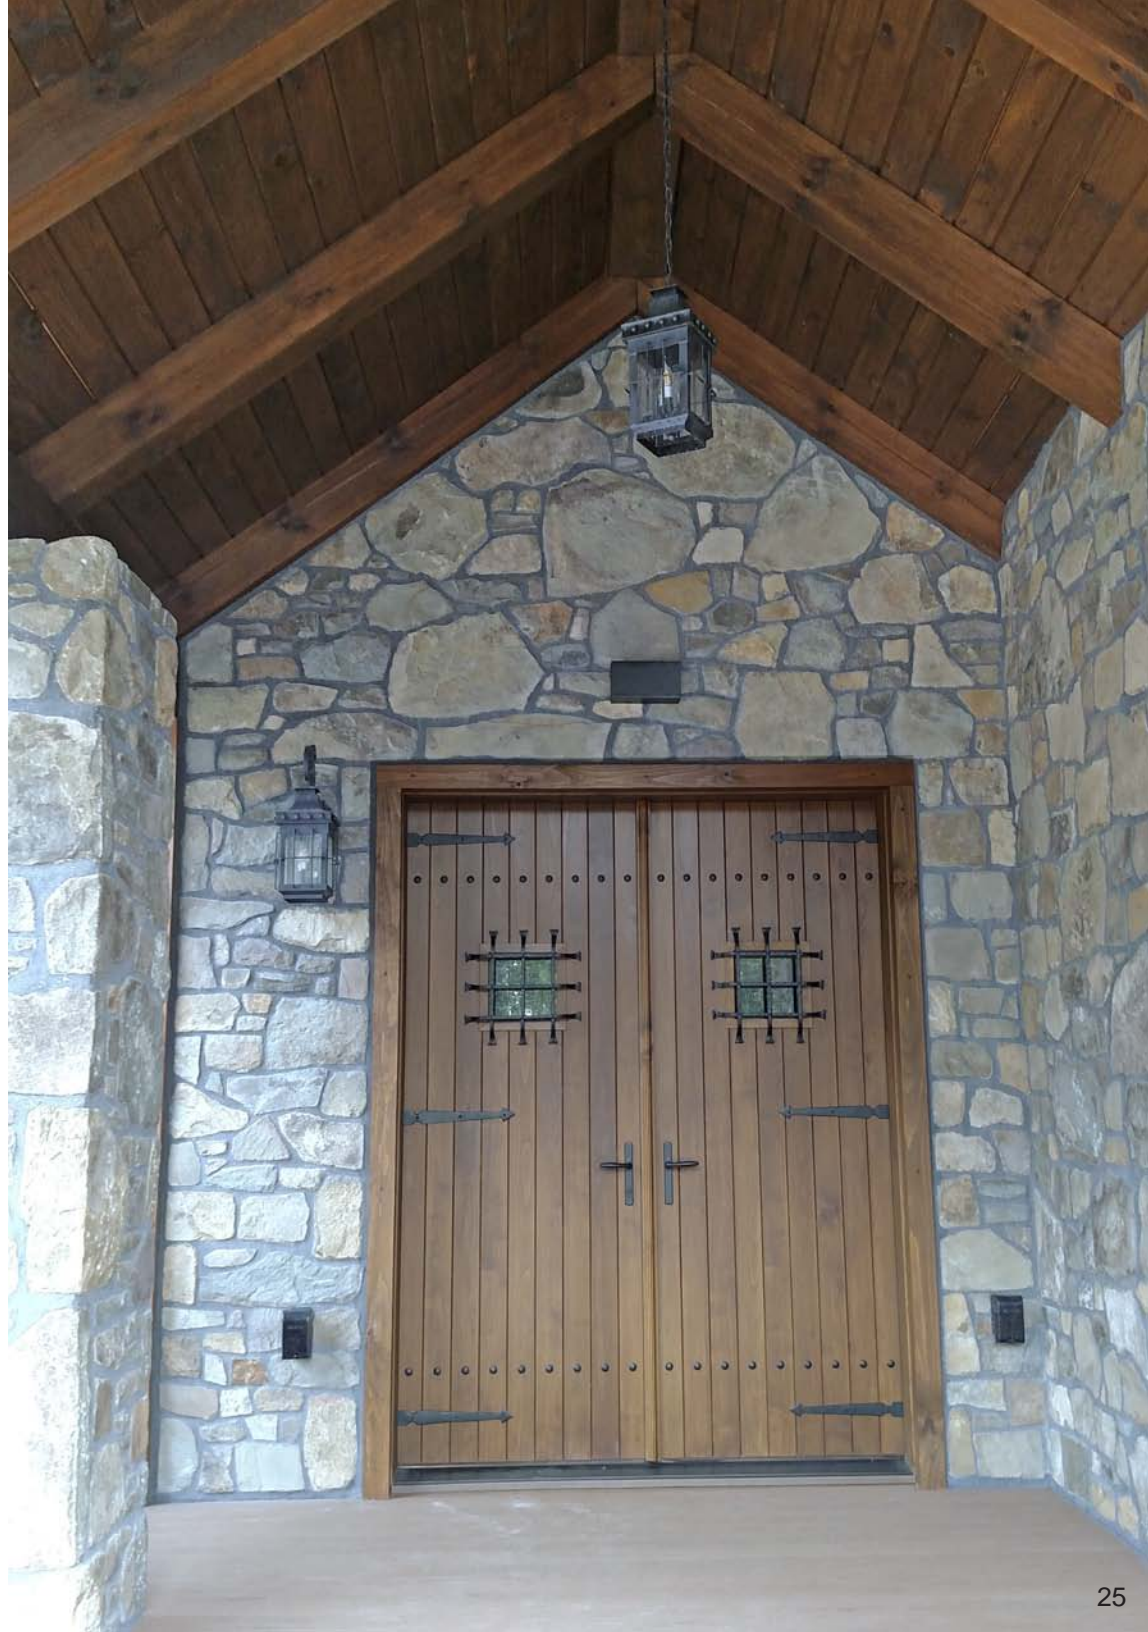

Panel

Cityscape

Cityscape

Dutch Doors

Door combo unit with screen door.

Blend indoor and outdoor living areas.

Rustic

Contemporary