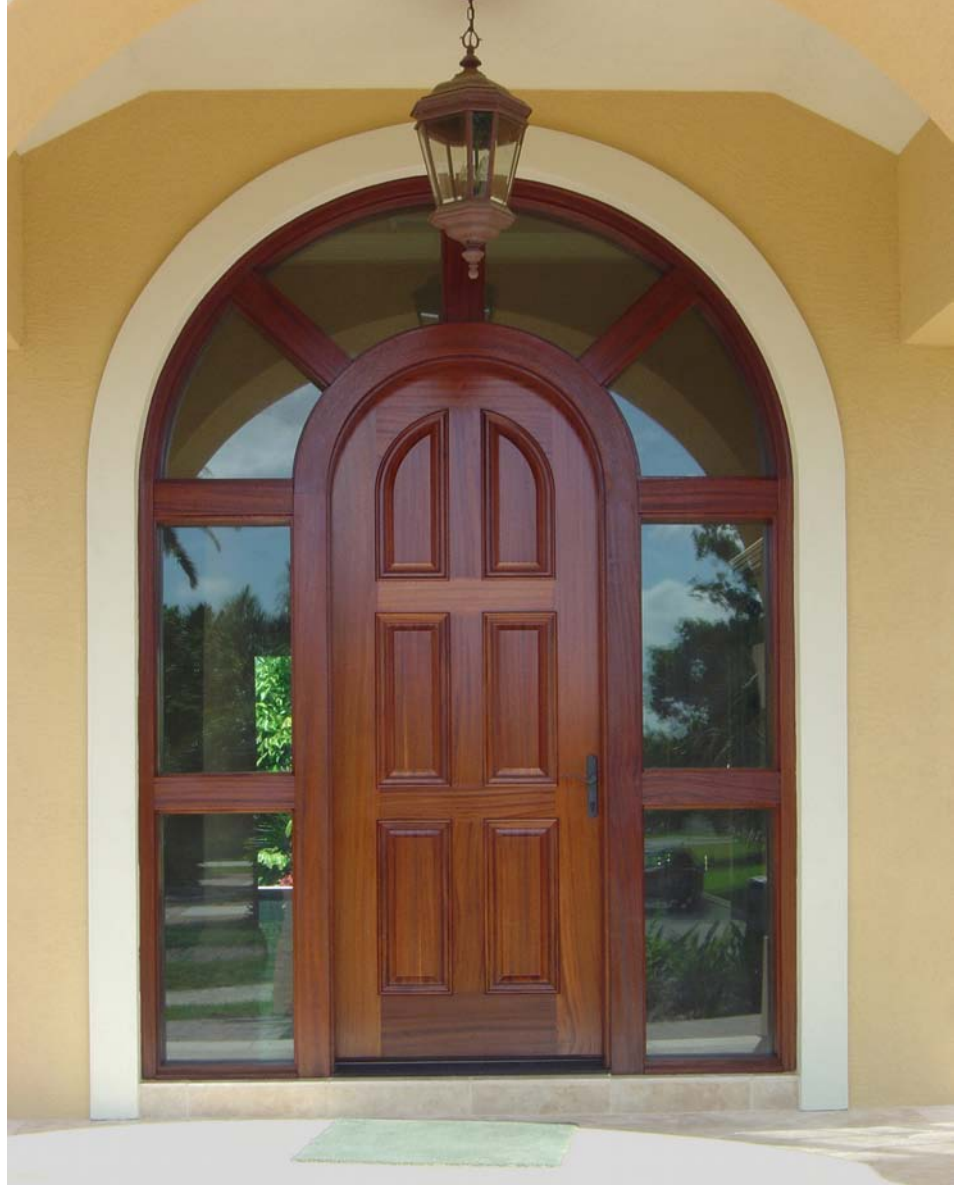

- Our Category-5 Hurricane Impact Doors are Florida-State Approved with design pressures up to +65/-80.
- HVHZ rated
- D. P. ratings for non-impact.
- No shutters required.

Traditions

12

Traditions

Panel

Elegant Entryways are the first impression of what lies within