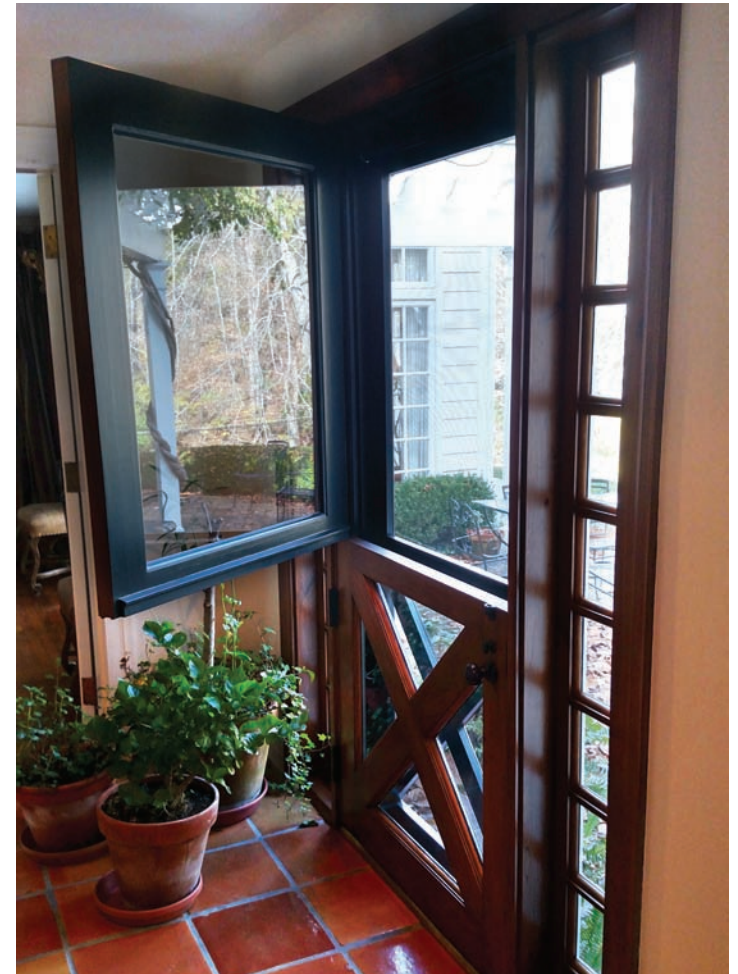

Panel

Cityscape

Cityscape

Dutch Doors

Door combo unit with screen door.

Blend indoor and outdoor living areas.

Rustic

Contemporary