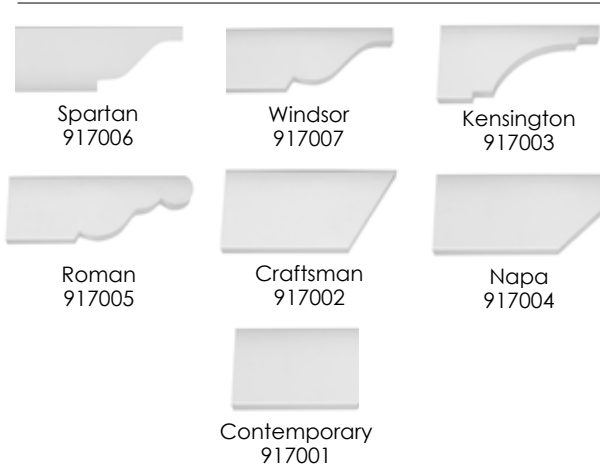

SEMI-CUSTOM OPTIONS*

RAFTER TAIL OPTIONS